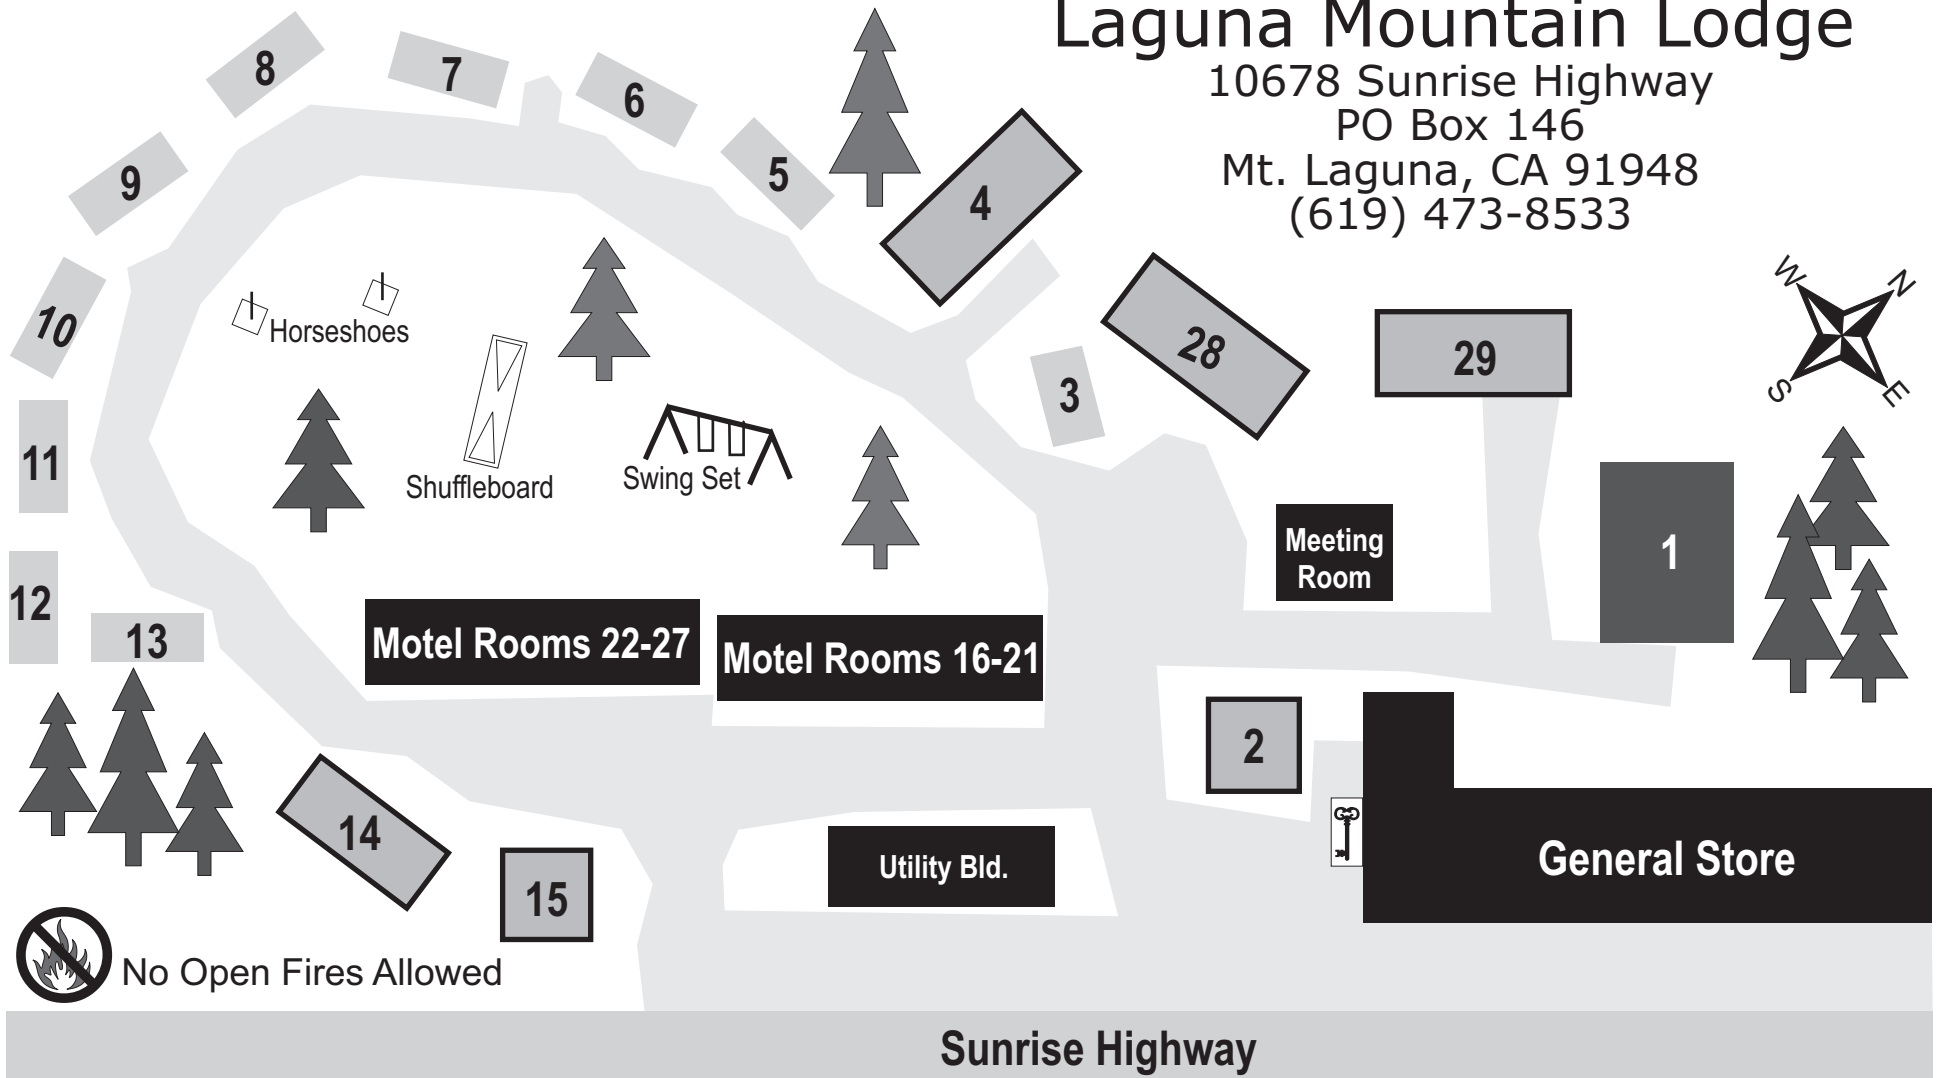

# Laguna Mountain Lodge

10678 Sunrise Highway  
 PO Box 146  
 Mt. Laguna, CA 91948  
 (619) 473-8533

 No Open Fires Allowed

-  1 Bedroom Cabins
-  2 Bedroom Cabins
-  3 Bedroom Cabin
-  Night Check In And Key Drop

Check-Out Time: 12 Noon  
 Please Return Key to Check-in  
 or Use the Key Drop at the Night Check-in

Quiet Time: 10 PM – 8 AM

Fireplaces: Use wood or fire log only.  
 Please cut firewood outside.  
 Bar-B-Qs: Use charcoal briquettes only.  
 No Firewood in Bar-B-Qs!